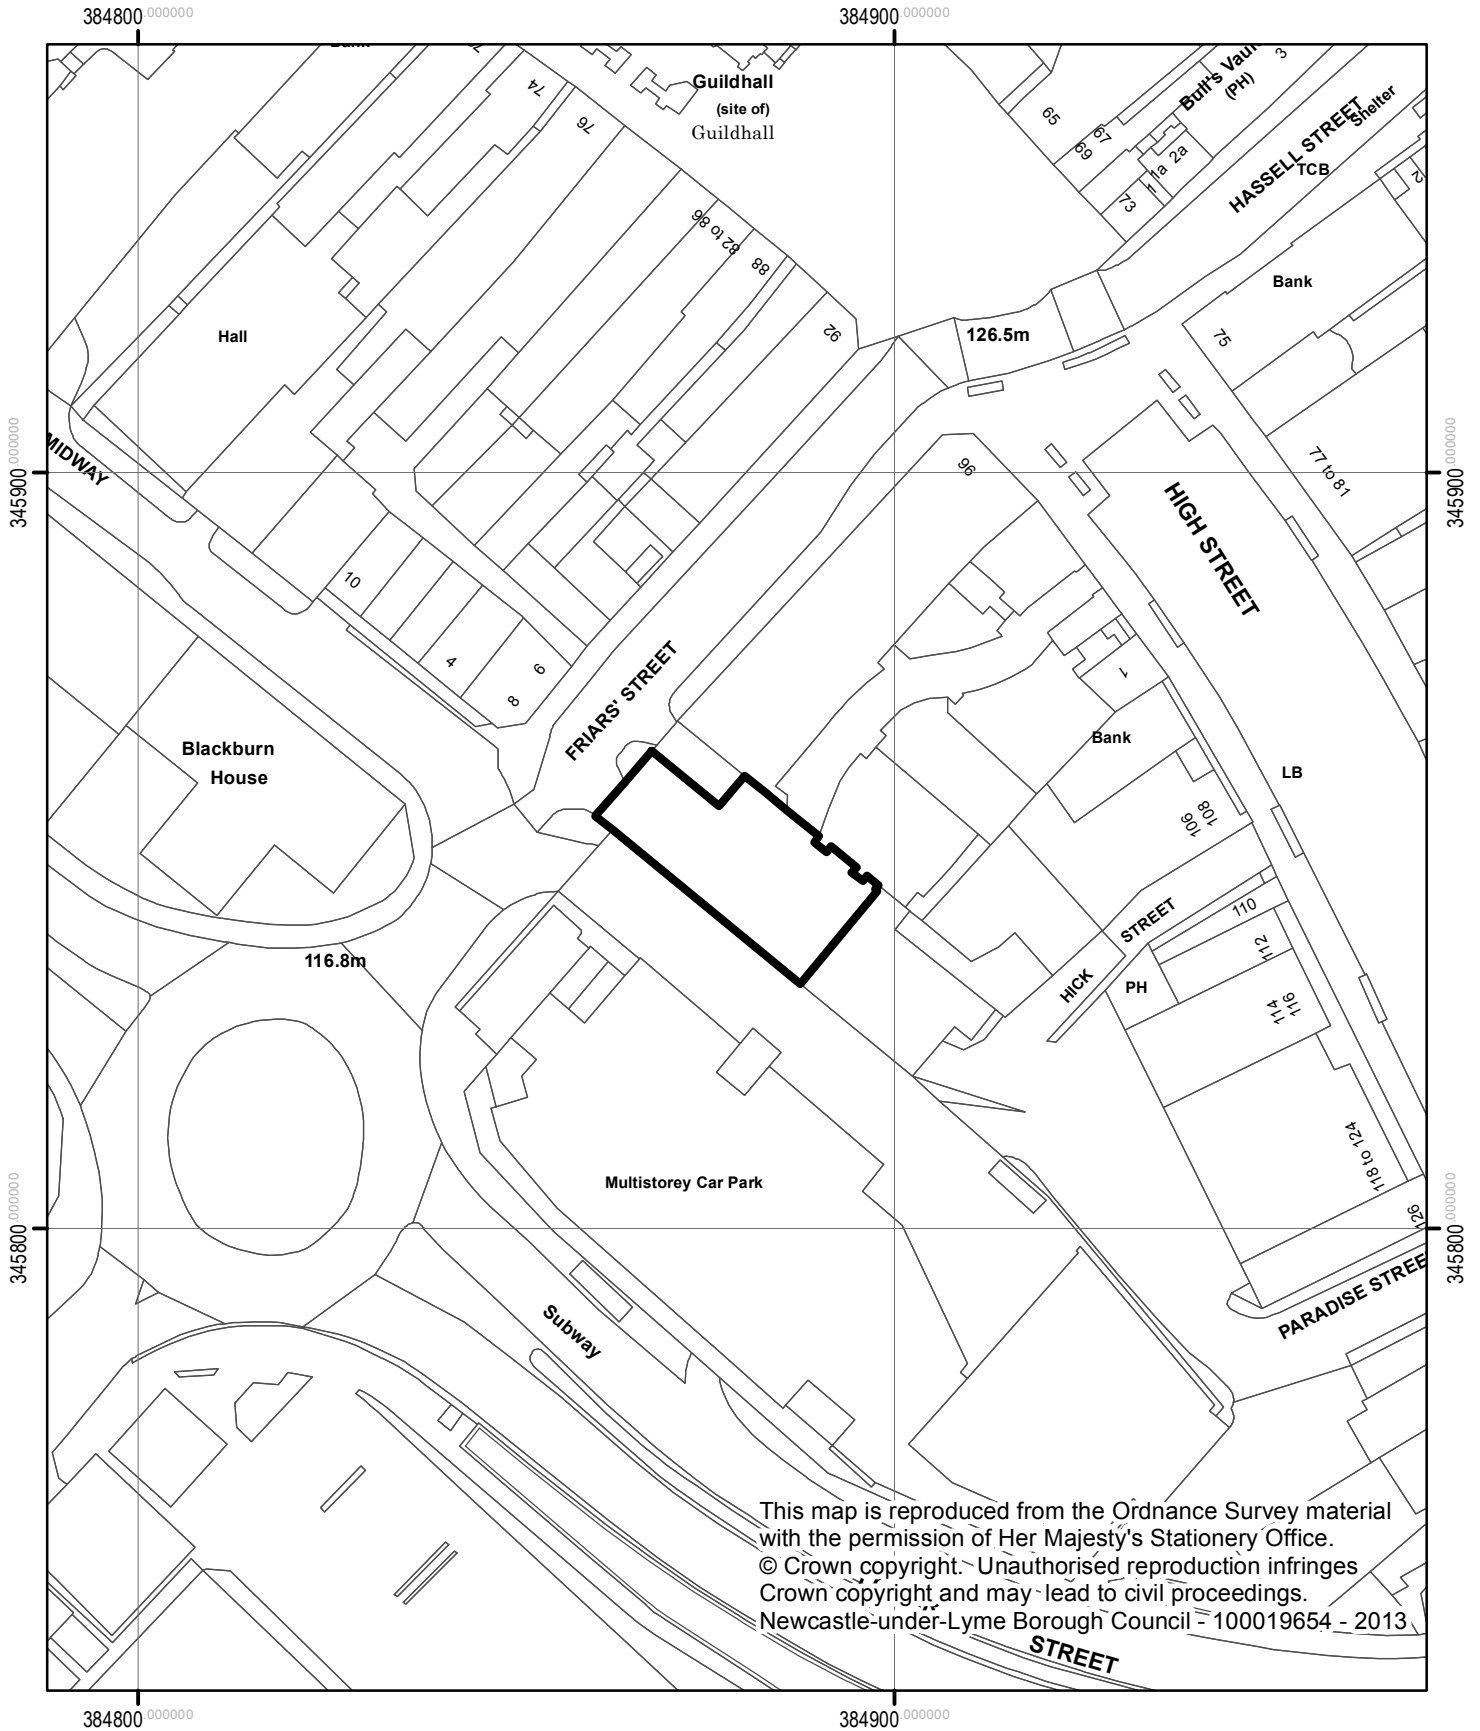

17/00703/ADV  
The Square And Village Cinemas High Street

This map is reproduced from the Ordnance Survey material with the permission of Her Majesty's Stationery Office.  
© Crown copyright. Unauthorised reproduction infringes Crown copyright and may lead to civil proceedings.  
Newcastle-under-Lyme Borough Council - 100019654 - 2013